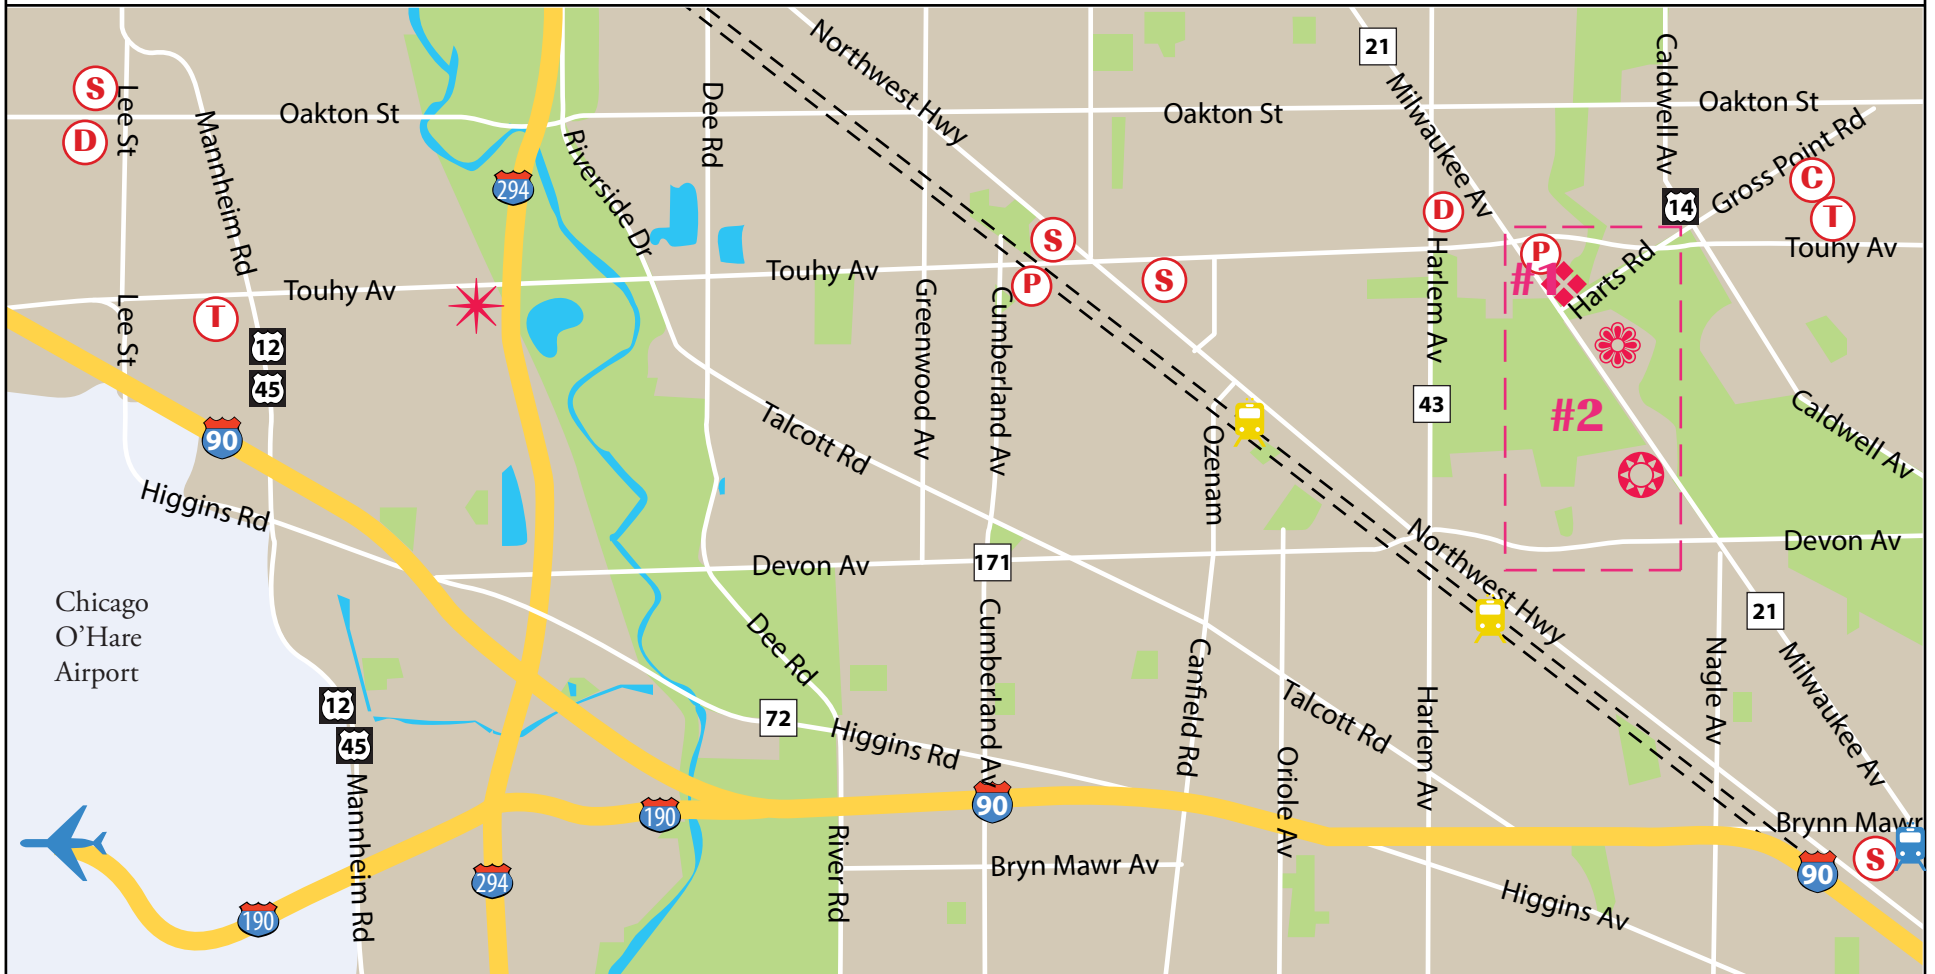

2024 CLA Convention Overview Map

- - - - Train Tracks

Metra Northwest Line Station

CTA Blue Line Station

O'Hare Airport

Convention Site: White Eagle
6839 N. Milwaukee Ave.

Friday Night Meeting:
Liven Room
7031 N. Milwaukee Ave.

Banquet: Red Apple Restaurant
6474 N. Milwaukee Ave.

Hotel: Comfort Inn
2175 E. Touhy Ave.

Names of stores listed below are included for informational purposes only. CLA does not endorse nor recommend any of them.

(S) Grocery Stores:
Trader Joe's, 190 Northwest Hwy
Whole Foods, 225 W. Touhy Ave.
Oak Farms, 1045 E. Oakton St.
Shop & Save, 6312 N Nagle St.
Jewell-Osco, 1500 N. Lee St
7-Eleven, 1950 E. Touhy

(C) Costco
7311 Melvina Ave

(P) Pharmacies:
CVS, 7139 N Milwaukee
Walgreens, 931 E Touhy, 901 W Touhy
Walgreens in Both Targets

(D) Dollar Stores:
7255 N Harlem Ave
1031 E. Oakton

(T) Target Stores:
7000 Mannheim Rd,
6150 Touhy Ave, Niles