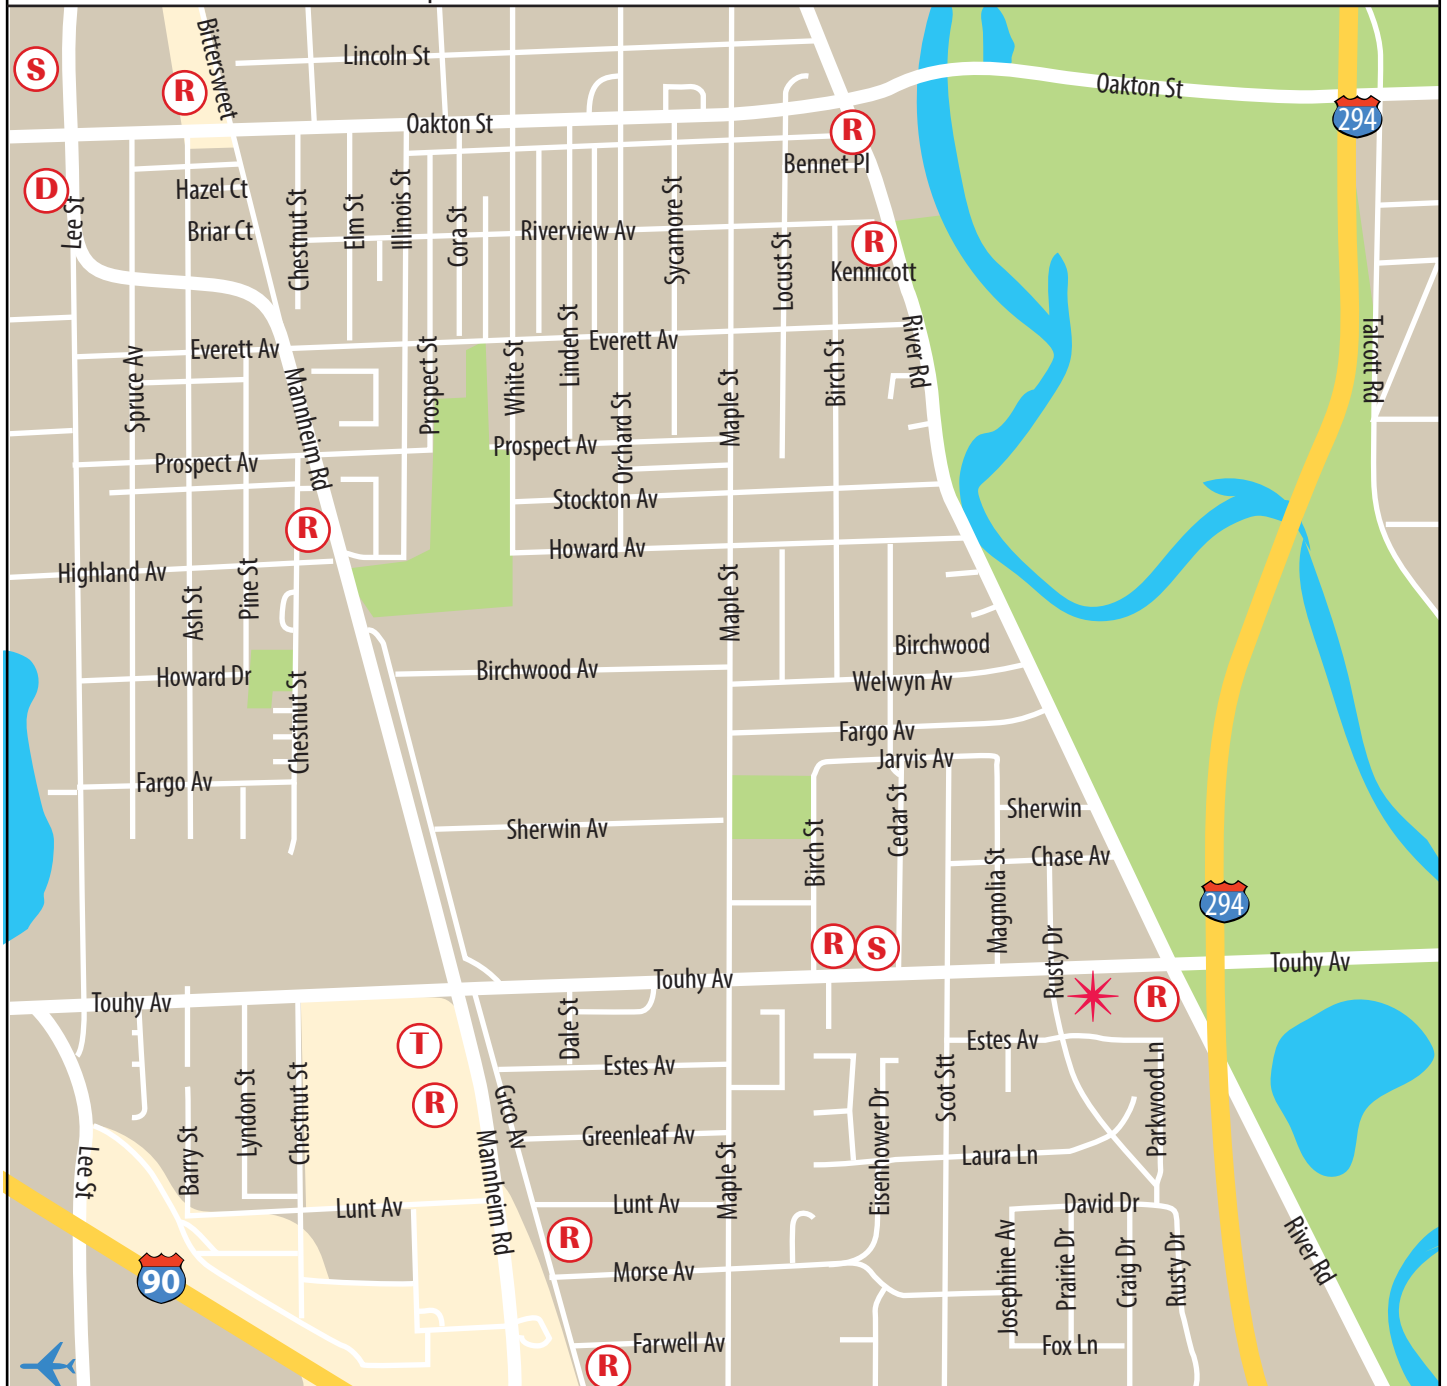

(S) Grocery Stores:
Trader Joe's, 190 Northwest Hwy
Whole Foods, 225 W. Touhy Ave.
Oak Farms, 1045 E. Oakton St.
Shop & Save, 6312 N Nagle St.
Jewell-Osco, 1500 N. Lee St
7-Eleven, 1950 E. Touhy

(C) Costco
7311 Melvina Ave

(P) Pharmacies:
CVS, 7139 N Milwaukee
Walgreens, 931 E Touhy, 901 W Touhy
Walgreens in Both Targets

(D) Dollar Stores:
7255 N Harlem Ave
1031 E. Oakton

(T) Target Stores:
7000 Mannheim Rd,
6150 Touhy Ave, Niles

2024 CLA Convention

Hotel Area

Names of stores listed below are included for informational purposes only. CLA does *not* endorse nor recommend any of them.

-  Hotel: Comfort Inn
2175 E. Touhy Avenue, Des Plaines
-  Target Stores:
7000 Mannheim Road
Des Plaines
-  Grocery Stores:
Jewell-Osco, 1500 N. Lee Street, Des Plaines
7-Eleven, 1950 E. Touhy Avenue, Des Plaines
-  Pharmacy:
Walgreens in Target
-  Dollar Stores:
1031 E. Oakton Avenue, Des Plaines
-  Restaurants:
See list on next page.

Gigio's Pizzeria, 1603 E. Oakton St.

Pupuseria Rinconcito Hispano, 16609 E. Oakton

Arandas Taqueria, 1721 E. Oakton St.

Restaurants on River Road North of Touhy:

Mrs. V's, 1640 S. River Rd.

Paradise Pup, 1724 S. River Rd.